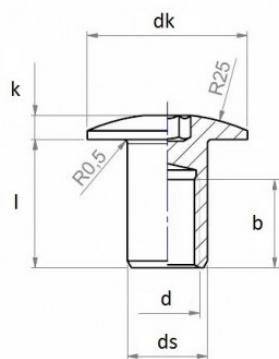

PRODUCT SHEET

Description:

Steel Head D-595,5mm Hex,M8,Head $\varnothing 20 \times 3$ mm,Shaft $\varnothing 10 \times 16$ mm,BRZ

Item number:

12.09.934-0

Units	Box	Carton	HS Code	Barcode
Pcs.		1000	7318190090	 5704866026239